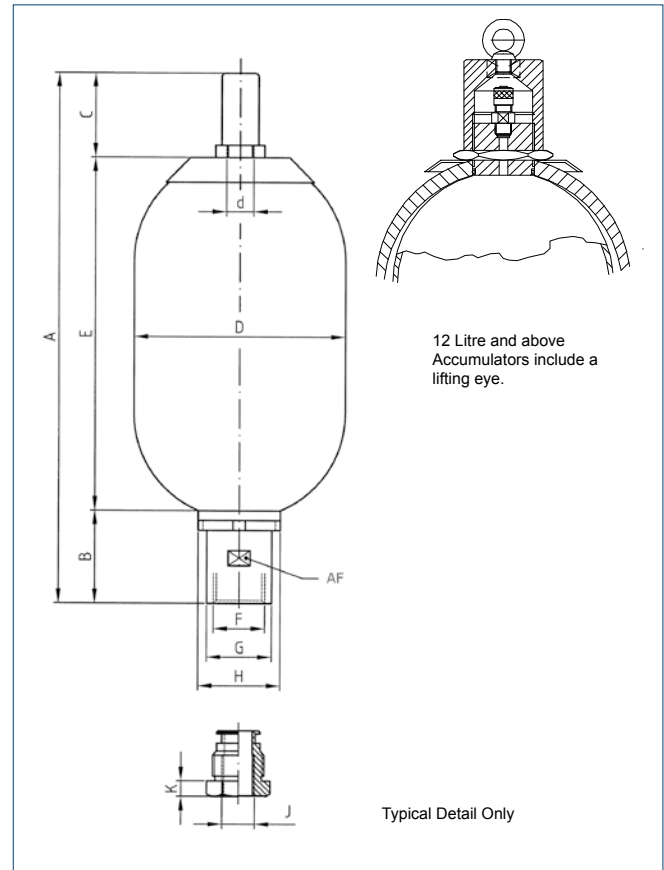

Specification

Shell

Shell: Chrome Molybdenum Steel designed to CE/ ASME.

Capacities

1,3 and 5 litres - Working pressure up to 690 bar
12 - 54 litres - Working pressure up to 760 bar

Material Certification

Material certificates to BS EN 10204 3.1

Design Temperature

-20°C to + 100°C

Fluid Port Connection

- 1, 3 and 5 litres - 1" BSPF (adapted to 1/2" NPT F as standard)
- 12 - 54 litres - 2" BSP (adapted to 1/2" NPT F as standard)
- Other customer specific connections are available on request (e.g. BSPF, Autoclave)

Gas Port

1/4" BSP H.P. gas valve stainless steel (others available on request).

Finish

One coat primer paint as standard. Special paints available.

Gas Charging

690/760 bar via 1/4" BSP male connection.

Nominal Size Litres	Gas Volume (Litre)	Max Working Pressure (bar)	Weight dry Nominal (kg)	Q max (l/min)	A	B	C	ø D	ø d	E	F	ø G	ø H	AF	J*	K
					1 Litres	1,1	690	9	240	376	68	69	122	22	239	G 1"
3 Litres	2,4	690	15	240	551	68	69	122	22	414	G 1"	48	68	45	1/2" NPT F	10
5 Litres	5	690	29	450	900	68	69	122	22	763	G 1"	48	68	45	1/2" NPT F	10
12 Litres	11	690/760	97	900	682	84	150	267	50	527	G 2"	82	110	77	1/2" NPT F	13
20 Litres	16,5	690/760	134	900	892	84	150	267	50	737	G 2"	82	110	77	1/2" NPT F	13
37 Litres	33,4	690/760	227	900	1417	84	150	267	50	1262	G 2"	82	110	77	1/2" NPT F	13
54 Litres	48	690/760	318	900	1932	84	150	267	50	1777	G 2"	82	110	77	1/2" NPT F	13