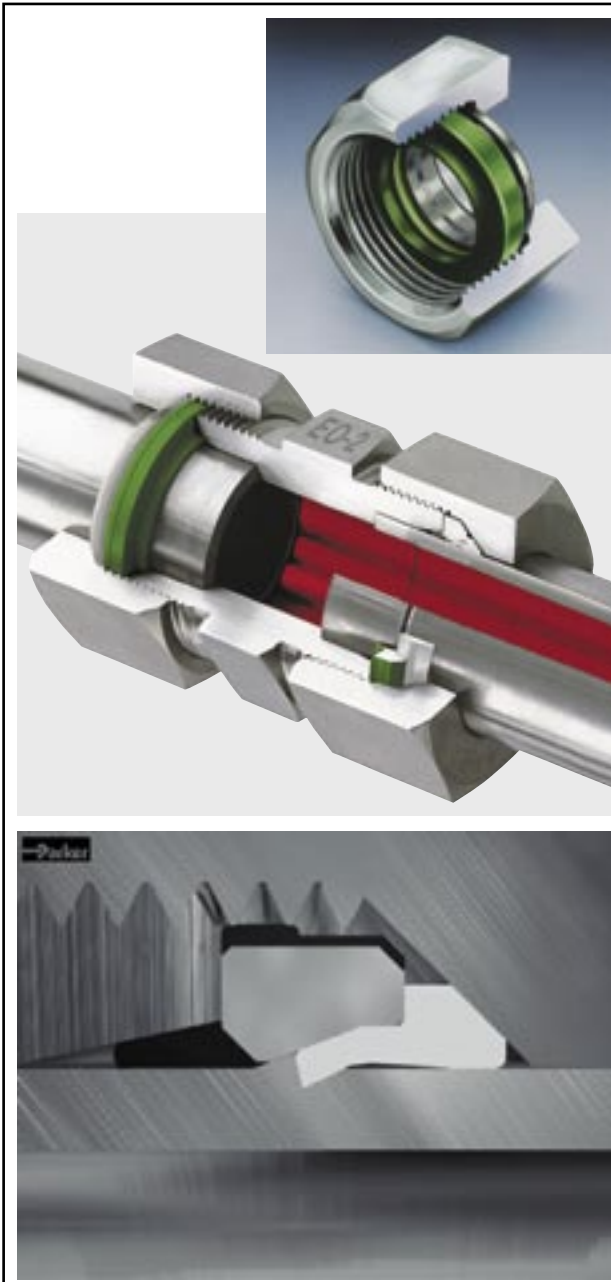

Only from Parker: E02 – Soft sealed bite-type in stainless steel

Elastomeric seal blocks the only leak path. The geometry of the large sealing lip causes a pressure supported sealing effect. This makes the E02 joint resistant to vibration and pressure peaks.

- ✓ Pressure rating up to 630 bar (PN)
- ✓ Reduction of tightening torques up to 40% by silver plating
- ✓ Cutting ring SPH supercased hardened as a standard
- ✓ Easier assembly
- ✓ Simple handling through functional nut